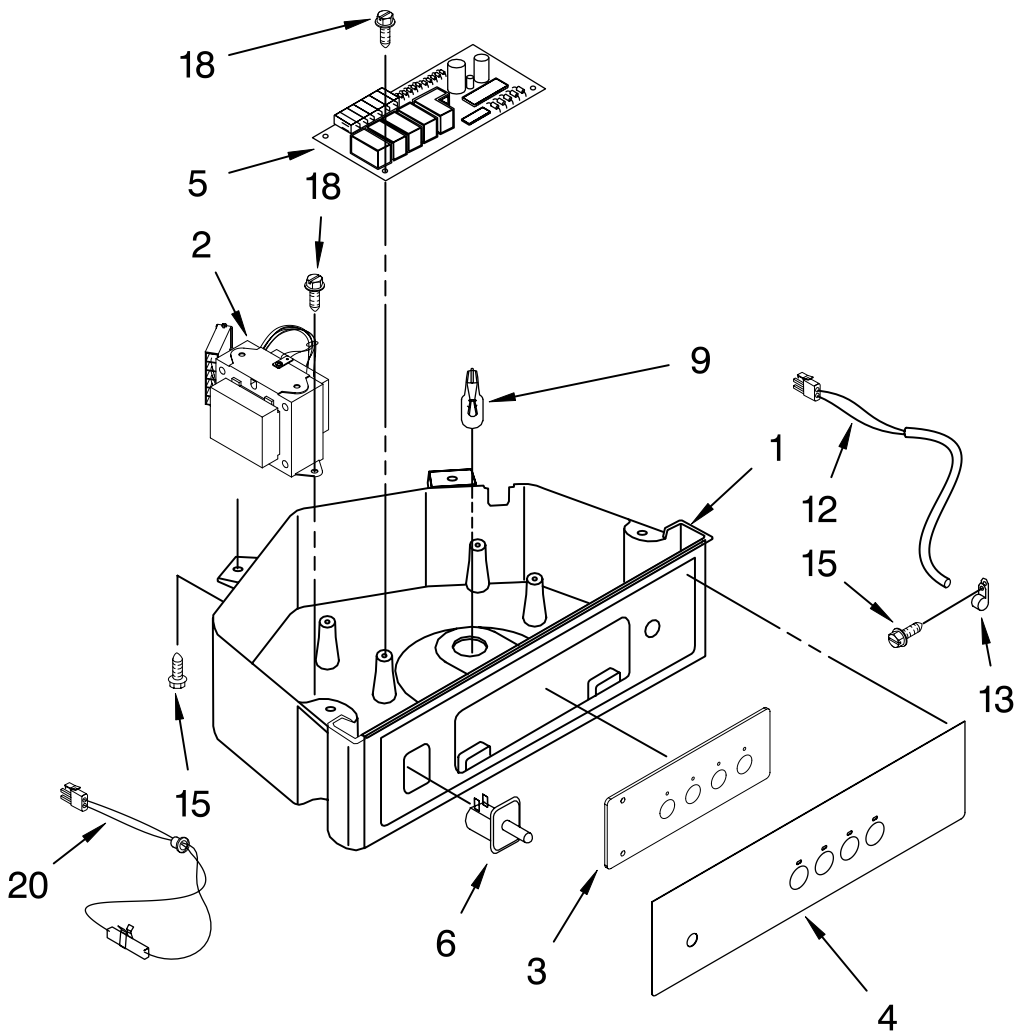

CONTROL PANEL PARTS

For Models: KUIS18PNTW0, KUIS18PNTB0
(White) (Black)

Illus. No.	Part No.	DESCRIPTION

1	2185738	Box, Control
2	2310139	Transformer
3	2304122	Assembly, Switch (ALSO ORDER #4)
4	2313693	Overlay
5	2321774	Control Board
6	2149705	Switch, Plunger Grid/ Light
9	745362	Bulb
12	2313633	Thermostat, Bin
13	2185825	Clamp
15	3400884	Screw 8-18 x 5/8
18	3400850	Screw 8-16 x 3/8
20	2313635	Thermister, Ice Control

FOR ORDERING INFORMATION REFER TO PARTS PRICE LIST